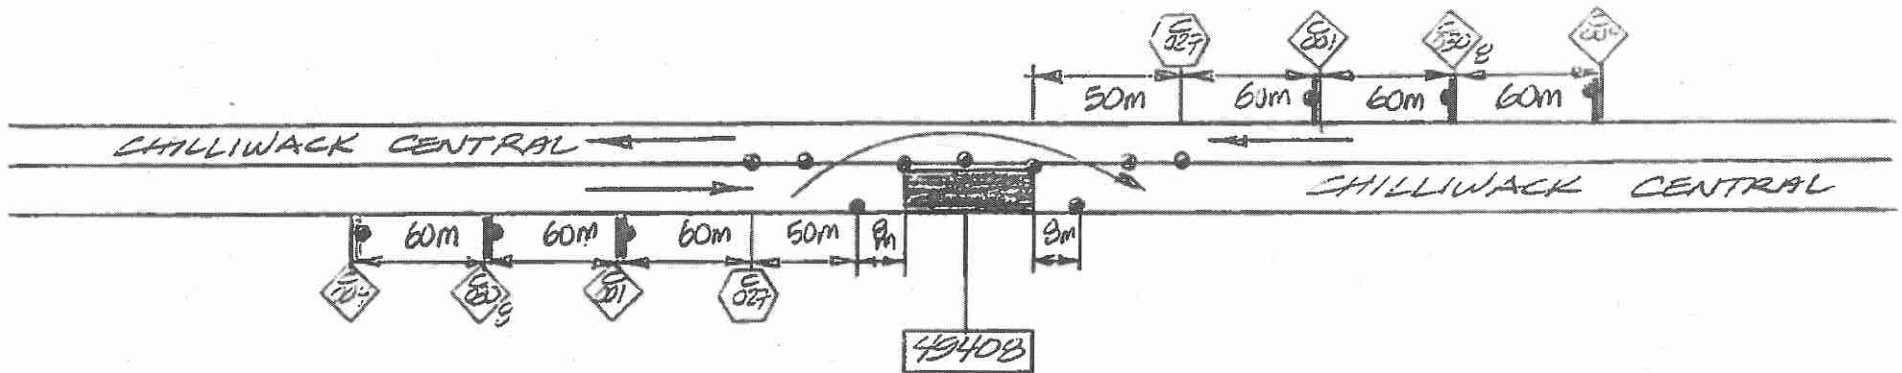

2800408579

2.1

Nearest Intersection: Chilliwack Central Rd and Upper Prairie Rd.
Distance from lot to intersection is 390 meters (7 degrees North of East).
View Scale: 1:1000

49408 Chilliwack Central Rd TRLR, Chilliwack

Order #: 30952838 Prem #: 273130 City Limits: Chilliwack

X: 1302279442.00 Y: 469415850.00

2017/09/18

FORTIS BC GAS
GAS SERVICE ABANDONMENT
49400 CHILLIWACK CENTRAL

NOTES: FIG. 3.4.1. TRAFFIC MANUAL
 LANE CLOSURE WITH TCPS.
 TWO LANE - TWO WAY ROADWAY.

SEAT: 20,17	